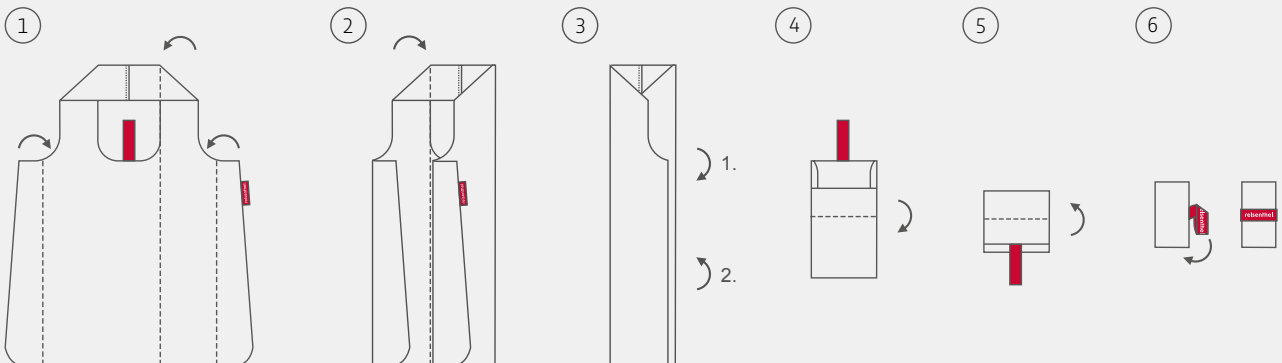

AT 7003
black

AT 7009
dots

AT 7061
baroque marble

AT 7064
paisley black

AT 7073
dots white

HOW TO FOLD FROM *MAXI* TO *MINI*

MINI MAXI

MINI MAXI SHOPPER DISPLAY